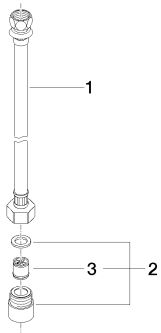

Bathtub - Series-**various**
Flexible supply line 1/2" x 3/8" x 19-5/8" -
Article number: 12 505 970 90

- NOTE:only for electro-plated finishes.

All dimensions in mm / inch = mm x 0,0394

Bathtub - Series-**various**

Flexible supply line 1/2" x 3/8" x 19-5/8" -

Article number: 12 505 970 90

Bathtub - Series-
various
Flexible supply line 1/2" x 3/8" x 19-5/8" -
Article number: 12 505 970 90

Spare parts list

Number	Item Number	Designation	Number of units
1	04 30 04 025 00 90	hose	1
2	04 24 03 024 01 90	nipple	1
3	09 23 01 040 90	back-flow preventer	1